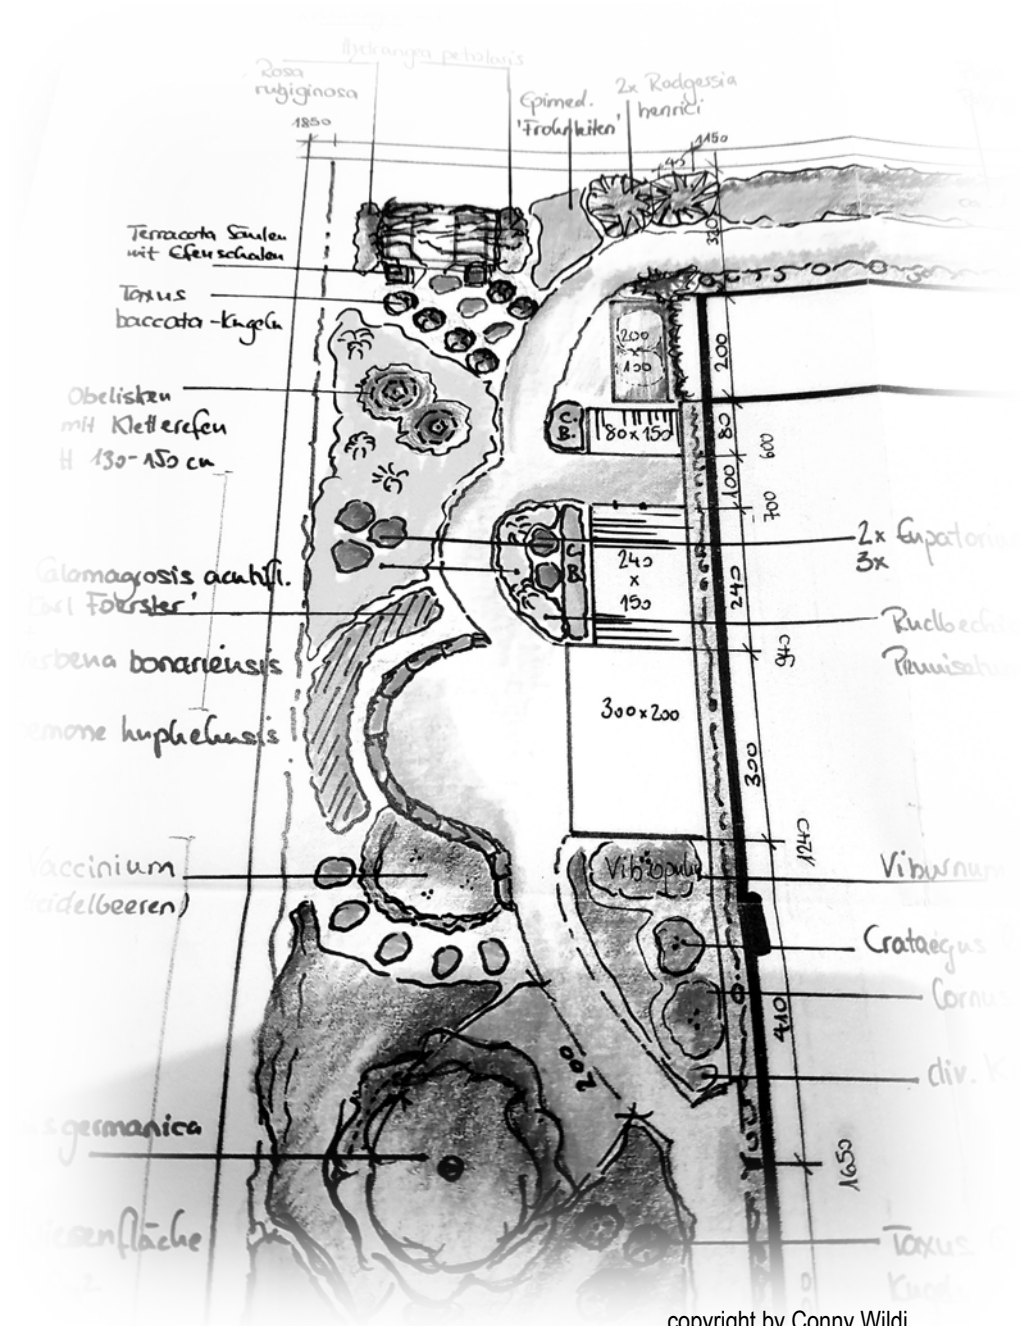

Gelb - Weiss

Ideen

Träume

Skizzen

= Fakten